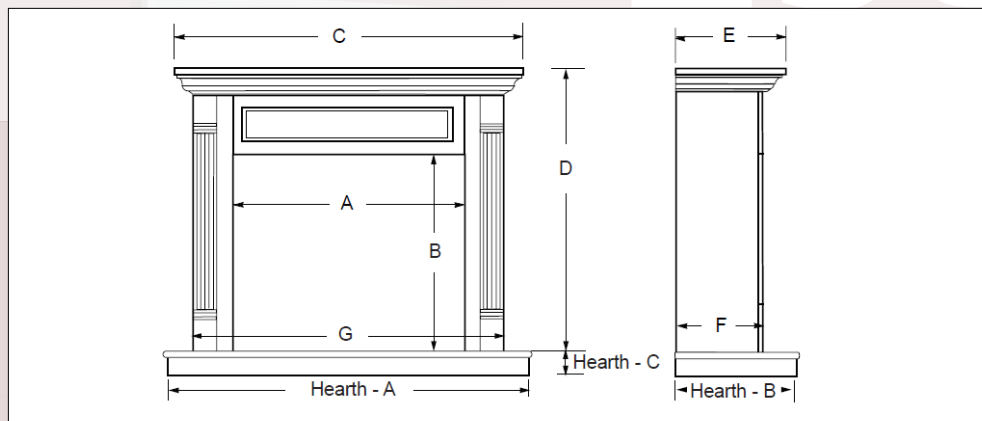

Medidas de GABINETES:

Medidas en milímetros	A	B	C	D	E	F	G	H	BASE A	BASE B	BASE C	BASE D
GABINETES DE PARED												
FRANCHESCA PARED	851	740	1385	1085	420	375	1243	-	1289	410	129	-
CLAIRMONT PARED	851	740	1320	1122	449	339	1183	-	1230	410	129	-
GATSBY PARED	851	740	1350	1225	435	380	1240	-	1350	435	125	-
CORTLAND PARED	851	740	1271	1187	438	381	1130	-	1256	463	127	-
HAWTHORNE PARED	851	740	1492	1105	454	384	1308	-	1435	486	64	-
PREMIERE PARED	851	740	1518	1152	533	390	1314	-	991	514	83	-
EVERETT PARED	927	876	1458	1302	488	413	1308	-	1312	463	83	-
NORTHLAND PARED	927	876	1486	1276	473	413	1340	-	1340	413	64	-
FORESTER PARED	927	876	1505	1283	644	571	1327	-	1565	692	76	-
GABINETES DE RINCÓN												
GATSBY RINCÓN	851	740	1619	1350	977	922	1119	1174	-	55	125	1174
PREMIERE RINCÓN	851	740	1619	1152	810	664	940	1146	-	146	83	996
HAWTHORNE RINCON	851	740	1499	1105	749	654	927	1060	1514	102	51	1073
NORTHLAND RINCÓN	927	876	1581	1276	794	711	1006	1118	-	0	64	1006
POP RINCON 36	927	876	1575	1283	927	832	1023	1118	0	0	0	0
POP RINCON 39	1003	876	1650	1283	965	872	1073	1168	0	0	0	0