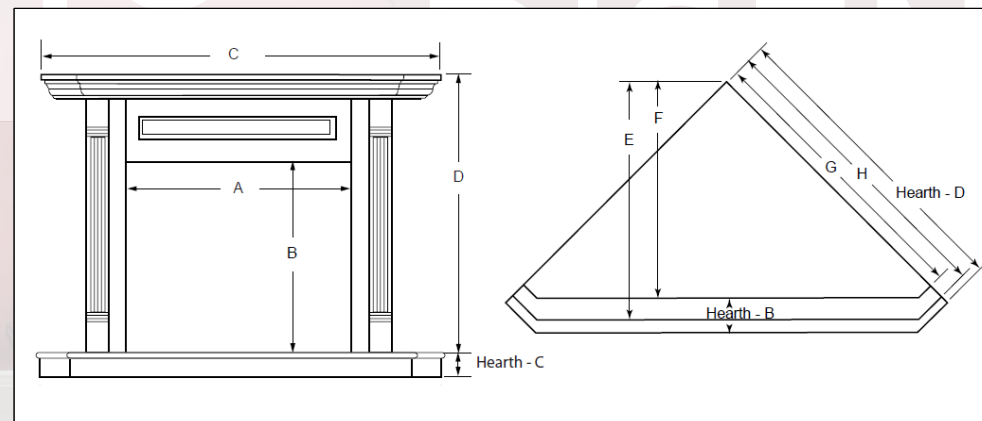

Medidas de GABINETES:

Medidas en milímetros	A	B	C	D	E	F	G	H	BASE A	BASE B	BASE C	BASE D
GABINETES DE PARED												
FRANCHESCA PARED	851	740	1385	1085	420	375	1243	-	1289	410	129	-
CLAIRMONT PARED	851	740	1320	1122	449	339	1183	-	1230	410	129	-
GATSBY PARED	851	740	1350	1225	435	380	1240	-	1350	435	125	-
CORTLAND PARED	851	740	1271	1187	438	381	1130	-	1256	463	127	-
HAWTHORNE PARED	851	740	1492	1105	454	384	1308	-	1435	486	64	-
PREMIERE PARED	851	740	1518	1152	533	390	1314	-	991	514	83	-
EVERETT PARED	927	876	1458	1302	488	413	1308	-	1312	463	83	-
NORTHLAND PARED	927	876	1486	1276	473	413	1340	-	1340	413	64	-
FORESTER PARED	927	876	1505	1283	644	571	1327	-	1565	692	76	-
GABINETES DE RINCÓN												
GATSBY RINCÓN	851	740	1619	1350	977	922	1119	1174	-	55	125	1174
PREMIERE RINCÓN	851	740	1619	1152	810	664	940	1146	-	146	83	996
HAWTHORNE RINCON	851	740	1499	1105	749	654	927	1060	1514	102	51	1073
NORTHLAND RINCÓN	927	876	1581	1276	794	711	1006	1118	-	0	64	1006
POP RINCON 36	927	876	1575	1283	927	832	1023	1118	0	0	0	0
POP RINCON 39	1003	876	1650	1283	965	872	1073	1168	0	0	0	0